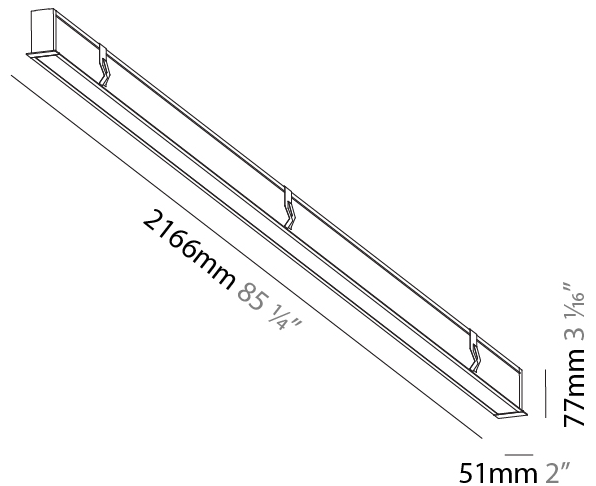

GENERAL

Series: Idaho
Subseries: Idaho 40
Brand: Prolicht
Division: Architectural
Mounting Type: Recessed
Mounting Location: Ceiling
Subcategory: Profile

PHYSICAL

Shape: Rectangle
Length (mm): 2166
Length (in): 85 1/4
Width (mm): 51
Width (in): 2
Height (mm): 77
Height (in): 3 1/16
Ceiling Thickness (mm): 10 / 25
Min. Recessing Depth (mm): 100
Min. Recessing Depth (in): 3 15/16
Light Distribution: Direct
Weight (kg): 4.442
Weight (lbs): 9.77
Diffuser: PMMA - Opal or Micro-Prism
Fixture Finish: ANA / SSR / BKV / CWI / CRY / HAB / MSR / UFT / ITA / RUA / OGR / FTG / MYG / RWR / LOD / PUS / FRO / FUP / KIA / POP / BLS / SPG / MEY / GOH / GUM / CHC / COM / ABZ / JAG / OBR / MOS / ROR
Fixture Material: Aluminum
Cut-out Measurements: 2155mm / 84 13/16" x 43mm / 1 11/16"

ELECTRICAL

Lamp Type: LED (Zhaga Standard)
Input Wattage (W): 52.5
Total Output Wattage (W): 45
Dimming: Non-Dimming / Phase Dimming (120Vac only) / 0-10V Dimming
Driver Included: Yes
Driver Location: Integrated
Driver Type: Constant Current - 120 / 277Vac
Driver Class: Class 2
Input Voltage (V): 120 - 277
Constant Current (MA): 350

LED

Color Temperature (°K): 2700 / 3000 / 3500 / 4000
Max. Delivered Lumen (lm): 4200 / 4480 / 4566 / 4660
CRI: >80 CRI
Lamp Life (hrs): 50000

OPTICAL

RATINGS AND CERTIFICATIONS

Certified By: Certified for North American Standards
IP rating: IP20