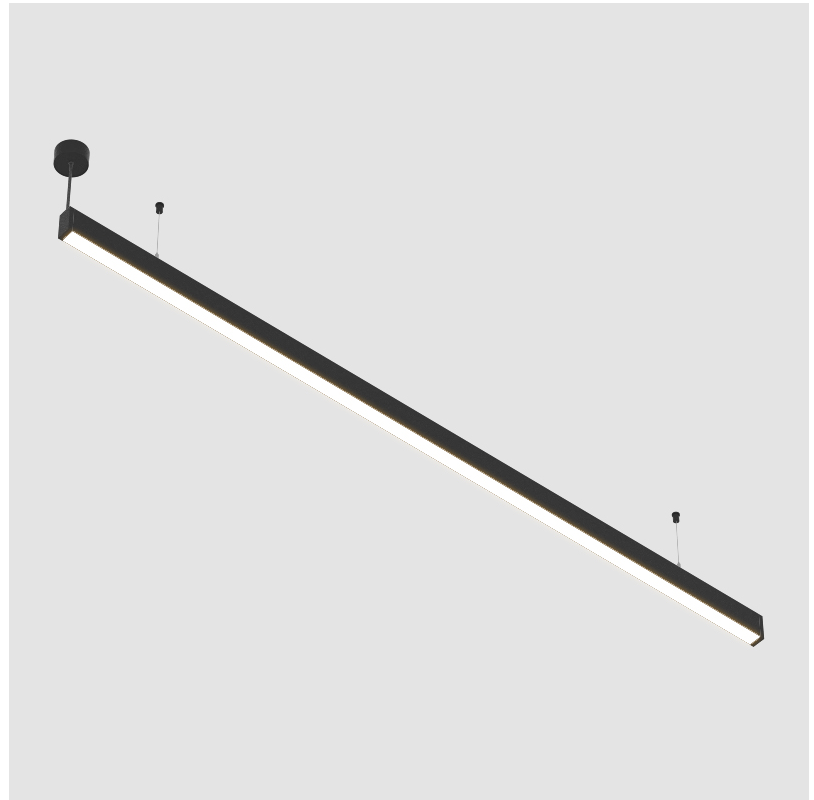

GENERAL

Series: Idaho
Subseries: Idaho 40
Brand: Prolicht
Division: Architectural
Mounting Type: Suspension
Mounting Location: Ceiling
Subcategory: Profile

PHYSICAL

Shape: Rectangle
Length (mm): 2150
Length (in): 84 5/8
Width (mm): 39
Width (in): 1 9/16
Height (mm): 76
Height (in): 3
Max. Overall Height (mm): 2076
Max. Overall Height (in): 81 3/4
Light Distribution: Direct
Weight (kg): 4.837
Weight (lbs): 10.64
Diffuser: PMMA - Opal or Micro-Prism
Fixture Finish: SSR / BKV / CWI / CRY / HAB / UFT / ITA / RUA / FTG / MYG / LOD / PUS / FRO / FUP / KIA / POP / BLS / SPG / MEY / GOH / GUM / CHC / COM / ABZ / JAG / OBR / MOS / ROR
Fixture Material: Aluminum
Cable Details: 2000mm or 6000mm Transparent Cable

ELECTRICAL

Lamp Type: LED (Zhaga Standard)
Input Wattage (W): 52.5
Total Output Wattage (W): 45
Dimming: Non-Dimming / Phase Dimming (120Vac only) / 0-10V Dimming
Driver Included: Yes
Driver Location: Integrated
Driver Type: Constant Current - 120 / 277Vac
Driver Class: Class 2
Input Voltage (V): 120 - 277
Constant Current (MA): 350

LED

Color Temperature (°K): 2700 / 3000 / 3500 / 4000
Max. Delivered Lumen (lm): 4200 / 4480 / 4566 / 4660
CRI: >80 CRI
Lamp Life (hrs): 50000

OPTICAL

RATINGS AND CERTIFICATIONS

Certified By: Certified for North American Standards
IP rating: IP20