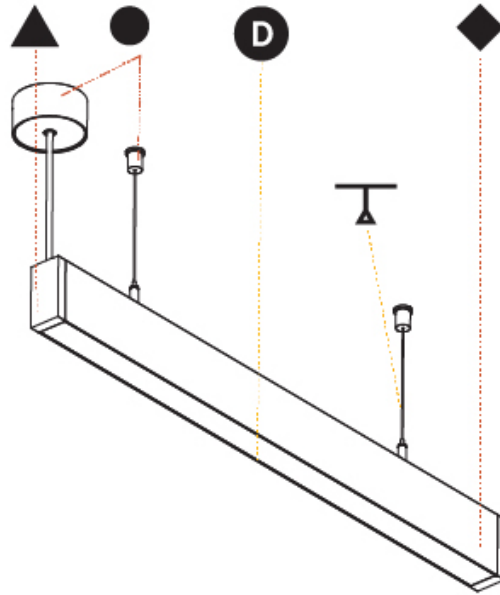

A300056-

PROJECT
TYPE
SPECIFIER
QUANTITY
DATE