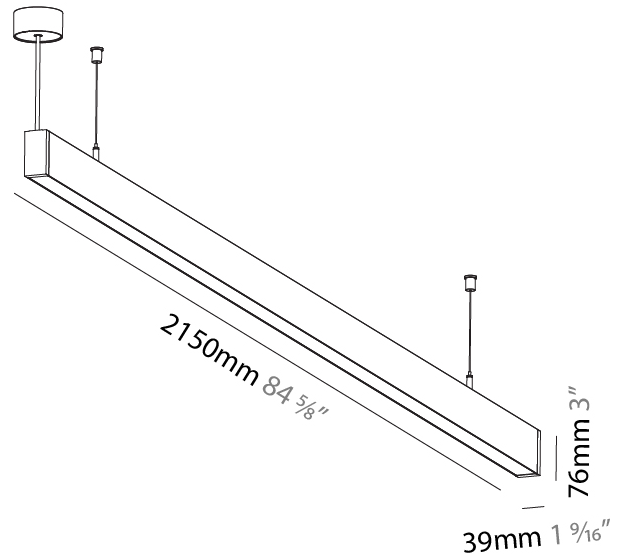

GENERAL

Series: Idaho
Subseries: Idaho 40
Brand: Prolicht
Division: Architectural
Mounting Type: Suspension
Mounting Location: Ceiling
Subcategory: Profile

PHYSICAL

Shape: Rectangle
Length (mm): 2150
Length (in): 84 5/8
Width (mm): 39
Width (in): 1 9/16
Height (mm): 76
Height (in): 3
Max. Overall Height (mm): 2076
Max. Overall Height (in): 81 3/4
Light Distribution: Direct
Weight (kg): 4.837
Weight (lbs): 10.64
Diffuser: PMMA - Opal or Micro-Prism
Fixture Finish: SSR / BKV / CWI / CRY / HAB / UFT / ITA / RUA / FTG / MYG / LOD / PUS / FRO / FUP / KIA / POP / BLS / SPG / MEY / GOH / GUM / CHC / COM / ABZ / JAG / OBR / MOS / ROR
Fixture Material: Aluminum
Cable Details: 2000mm or 6000mm Transparent Cable

ELECTRICAL

Lamp Type: LED (Zhaga Standard)
Input Wattage (W): 52.5
Total Output Wattage (W): 45
Dimming: Non-Dimming / Phase Dimming (120Vac only) / 0-10V Dimming
Driver Included: Yes
Driver Location: Integrated
Driver Type: Constant Current - 120 / 277Vac
Driver Class: Class 2
Input Voltage (V): 120 - 277
Constant Current (MA): 350

LED

Color Temperature (°K): 2700 / 3000 / 3500 / 4000
Max. Delivered Lumen (lm): 4200 / 4480 / 4566 / 4660
CRI: >80 CRI
Lamp Life (hrs): 50000

OPTICAL

RATINGS AND CERTIFICATIONS

Certified By: Certified for North American Standards
IP rating: IP20